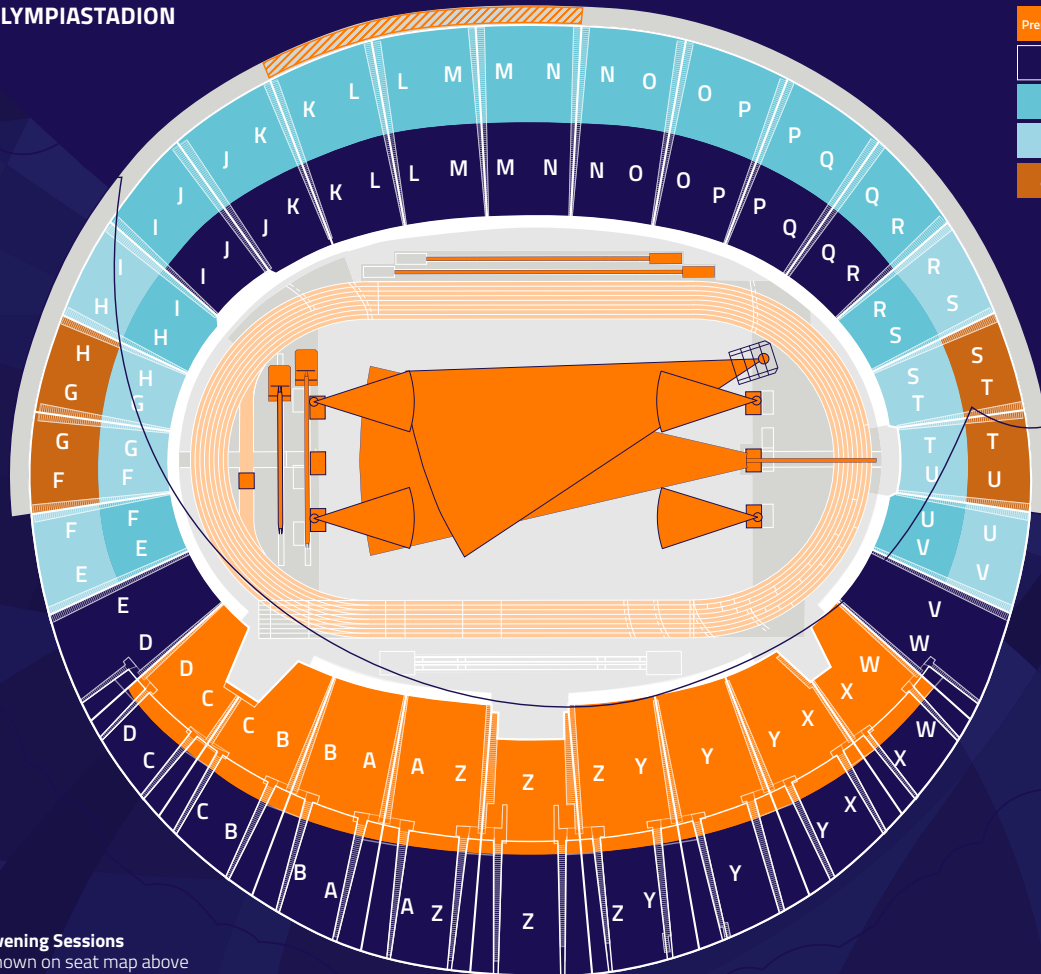

OLYMPIASTADION

Premium

1

2

3

4

Evening Sessions
shown on seat map above

*** Morning Sessions:**

Single tickets and combined tickets between sections A/Z and E/D as well as between sections Z and W/V on the covered main stand side include fixed seat entitlement. There is no fixed seat entitlement for single tickets and combined tickets in all other areas of the stadium. Therefore there is free choice of seats in these areas.