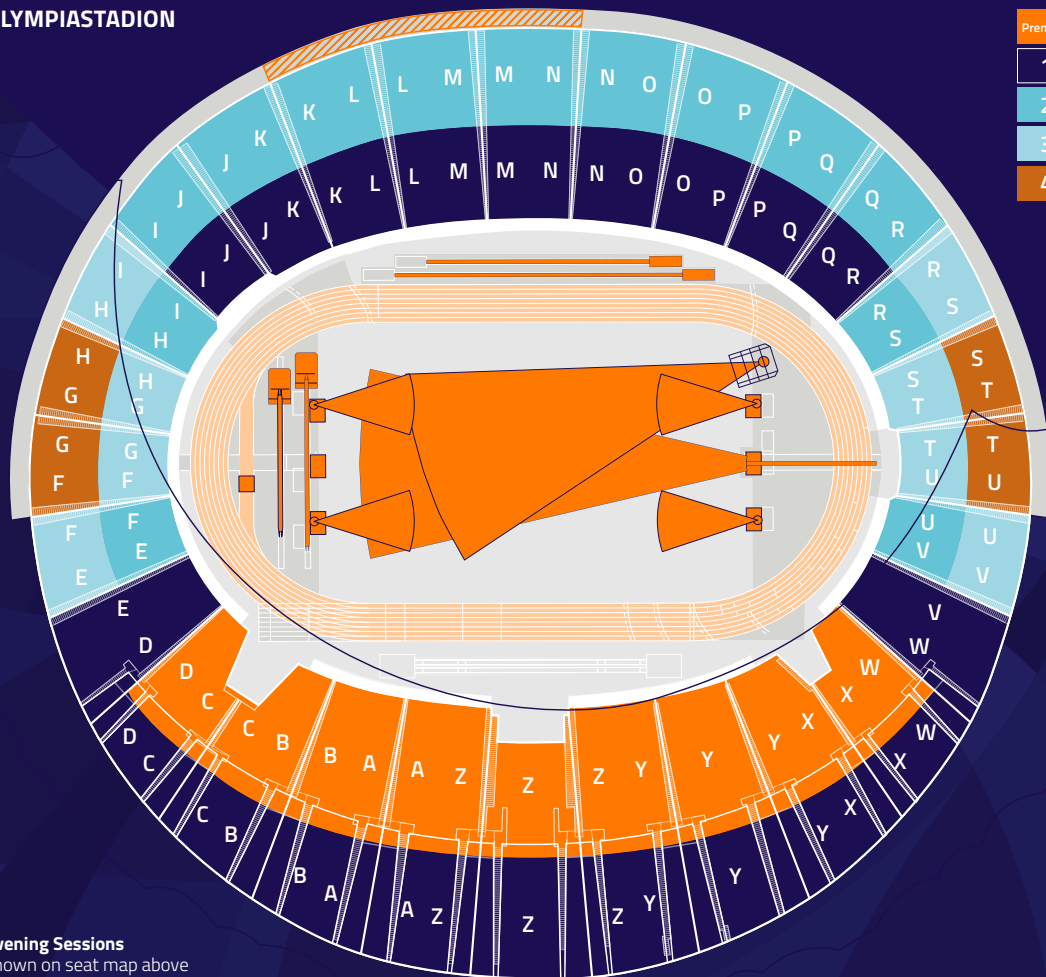

OLYMPIASTADION

Premium

- 1
- 2
- 3
- 4

Evening Sessions
shown on seat map above

* Morning Sessions:

Single tickets and combined tickets between sections A/Z and E/D as well as between sections Z and W/V on the covered main stand side include fixed seat entitlement. There is no fixed seat entitlement for single tickets and combined tickets in all other areas of the stadium. Therefore there is free choice of seats in these areas.

PRICING

CATEGORY	PREMIUM	1	2	3	4
ATHLETICS SINGLE TICKETS					
Morning Sessions¹ Monday – Friday, 15/08 – 19/08	€45	€20			
Evening Sessions (see seat map on the left) Monday – Sunday, 15/08 – 21/08	€130	€85	€65	€40	€25
COMBINED TICKETS					
Day Pass Monday – Friday, 15/08 – 19/08 Morning¹ and Evening Session	€150	€95	€75	€50	
Decathlon Monday – Tuesday, 15/08 – 16/08 Morning¹ and Evening Sessions		€180	€140		
Heptathlon Wednesday – Thursday, 17/08 – 18/08 Morning¹ and Evening Sessions		€180	€140		
Week Pass Finals Monday – Sunday, 15/08 – 21/08 Evening Sessions	€775	€475	€365	€230	
All Sessions Pass Monday – Sunday, 15/08 – 21/08 Morning¹ and Evening Sessions	€895	€535	€445	€300	

Get your tickets at tickets.munich2022.com or by calling +49 1806/999000822*!

COMMERCIAL HOSPITALITY TICKETS

Commercial Hospitality Tickets are available for all events on request at commercial-hospitality@munich2022.com.

REDUCTIONS

Reductions are available in categories 1 – 4 for all events on both single and combined tickets. **Persons with disabilities** (without "B"), **pupils, apprentices, students up to 27 years of age, unemployed persons, "Munich Pass" holders, pensioners or persons over 65 years of age** receive a **20% reduction**.

CHILDREN'S TICKETS

Children up to **14 years of age** receive a **50% reduction on single tickets in categories 1 – 4 and a 20% reduction on combined tickets**. For children up to 3 years of age, a free lap child ticket must be booked. This is available by calling +49 1806/999000822*.

WHEELCHAIR USERS / PERSONS WITH DISABILITIES

Tickets and further information for wheelchair users/persons with disabilities are available by calling +49 1806/999000822*.

DISCOUNTS FOR ASSOCIATIONS ON SINGLE TICKETS

Discounts for associations on single tickets are available for groups of ten or more in categories 1 – 4 (only during presale). For every ten tickets purchased, one additional ticket is free of charge. Please use the online form at munich2022.com/en/groups.

INCLUSIVE SERVICES

For all medal events we offer the following three inclusive services:
▶ Audio description ▶ Sign language interpreter ▶ Mobile hearing aids
Detailed information can be found at munich2022.com/en/inclusive-services.

* €0.20 per call from German landline / max. €0.60 per call from German mobile network

Official Partners
European Athletics

Broadcast Partner