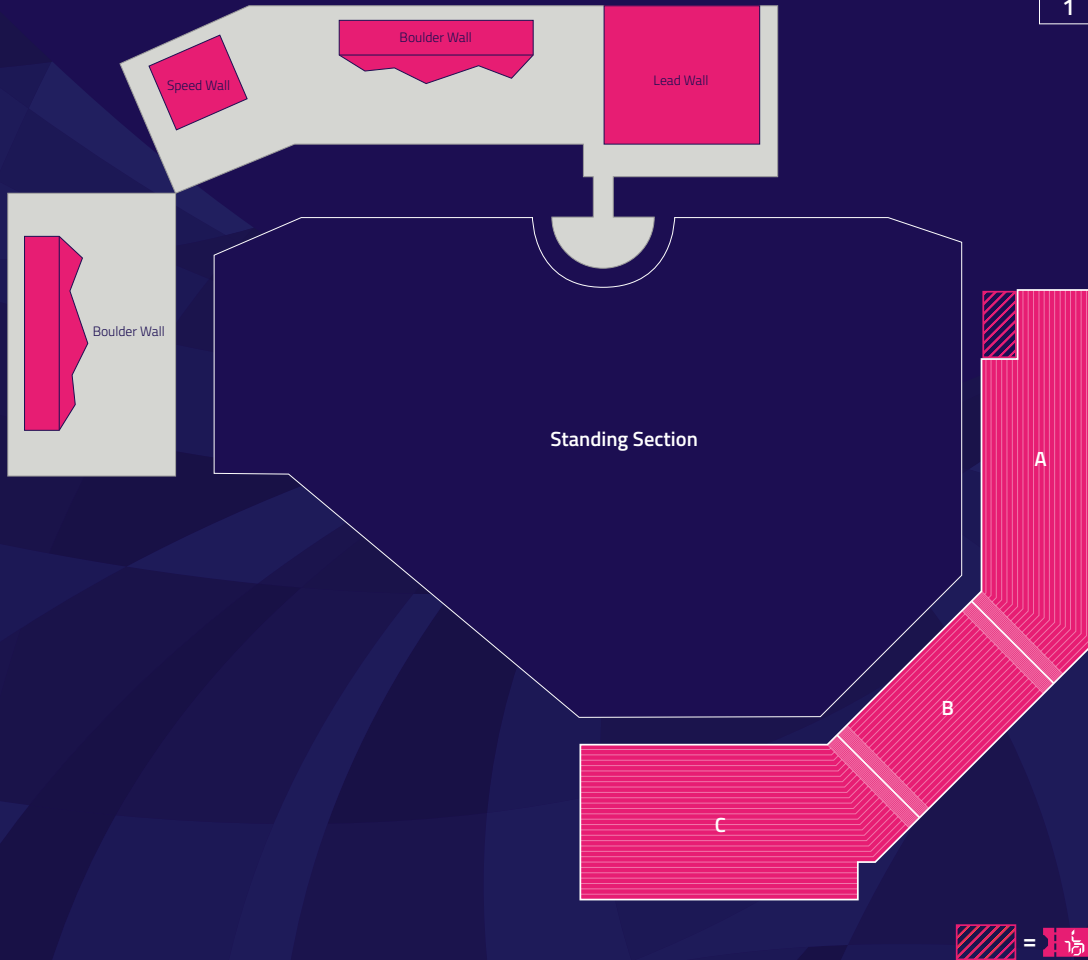

KÖNIGSPLATZ

The Boulder Wall on the left will only be used Thursday – Friday, 11/08 – 12/08.

PRICING

CATEGORY	PREMIUM	1
SPORT CLIMBING SINGLE TICKETS		
Thursday – Friday 11/08 – 12/08 (Save Your Seat) ¹	€20 partly free entry ¹	
Monday 15/08	€25	€20
Wednesday – Thursday 17/08 – 18/08		
Saturday – Sunday 13/08 – 14/08	€40	€35
COMBINED TICKETS		
All Sessions Pass Thursday – Thursday, 11/08 – 18/08	€165*	€105