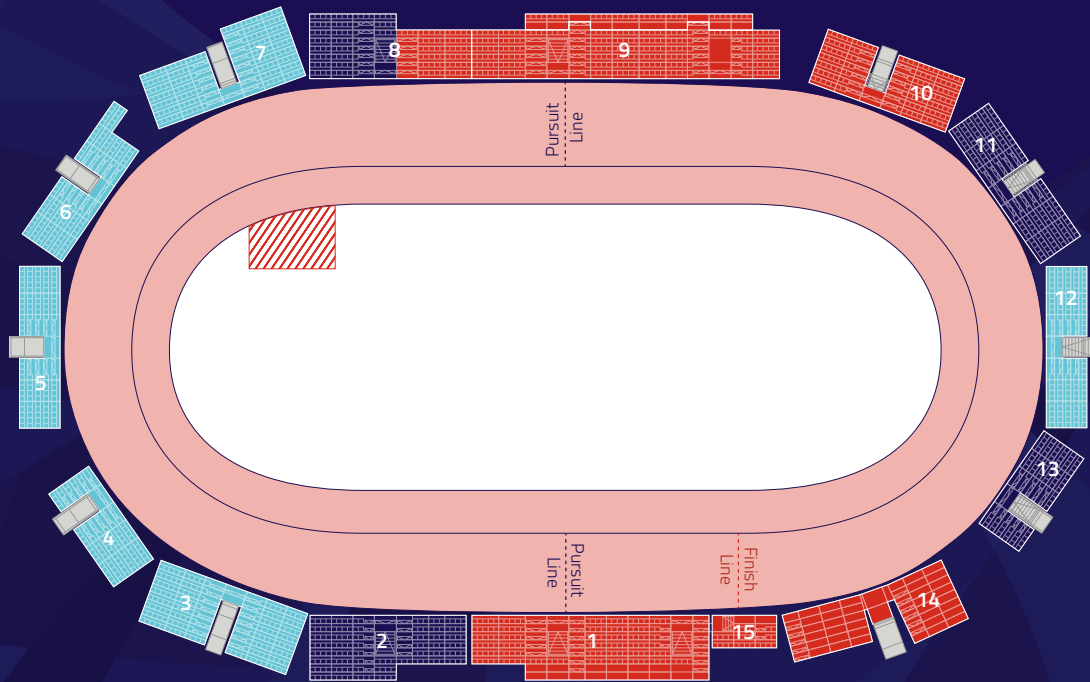

MESSE MÜNCHEN HALL C1

PRICING

CATEGORY	PREMIUM	1	2
TRACK CYCLING SINGLE TICKETS			
Thursday 11/08 ¹		€15	
Friday – Tuesday 12/08 – 16/08	€35	€25	€20
COMBINED TICKETS			
3-Day-Pass Sunday – Tuesday, 14/08 – 16/08	€95	€65	€50
All Sessions Pass Thursday – Tuesday, 11/08 – 16/08	€140	€100	€80