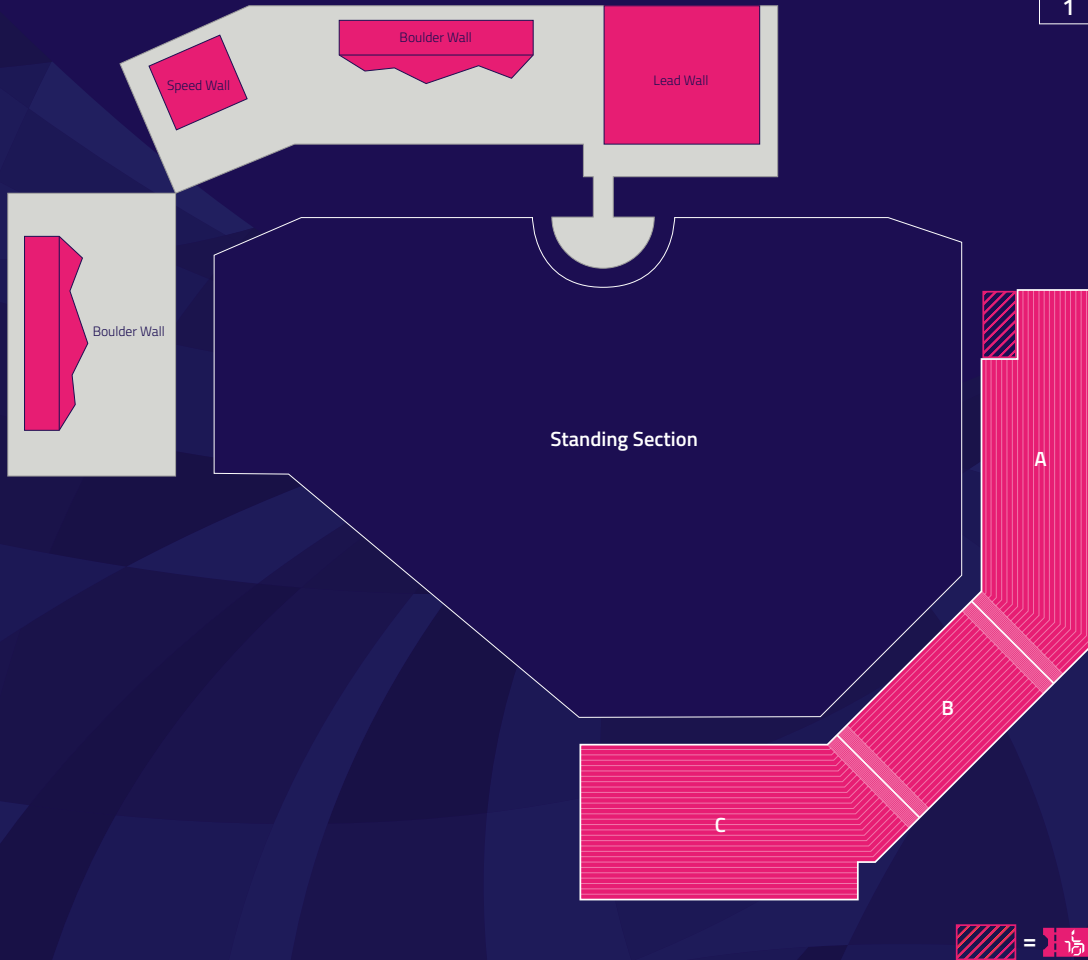

**KÖNIGSPLATZ**

Premium  
1

The Boulder Wall on the left will only be used Thursday – Friday, 11/08 – 12/08.

Official Premium Partners

**PRICING**

CATEGORY	PREMIUM	1
<b>SPORT CLIMBING SINGLE TICKETS</b>		
<b>Thursday – Friday</b> 11/08 – 12/08 (Save Your Seat) <sup>1</sup>	€20 partly free entry <sup>1</sup>	
<b>Monday</b> 15/08	€25	€20
<b>Wednesday – Thursday</b> 17/08 – 18/08		
<b>Saturday – Sunday</b> 13/08 – 14/08	€40	€35
<b>COMBINED TICKETS</b>		
<b>All Sessions Pass</b> Thursday – Thursday, 11/08 – 18/08	€165	€105