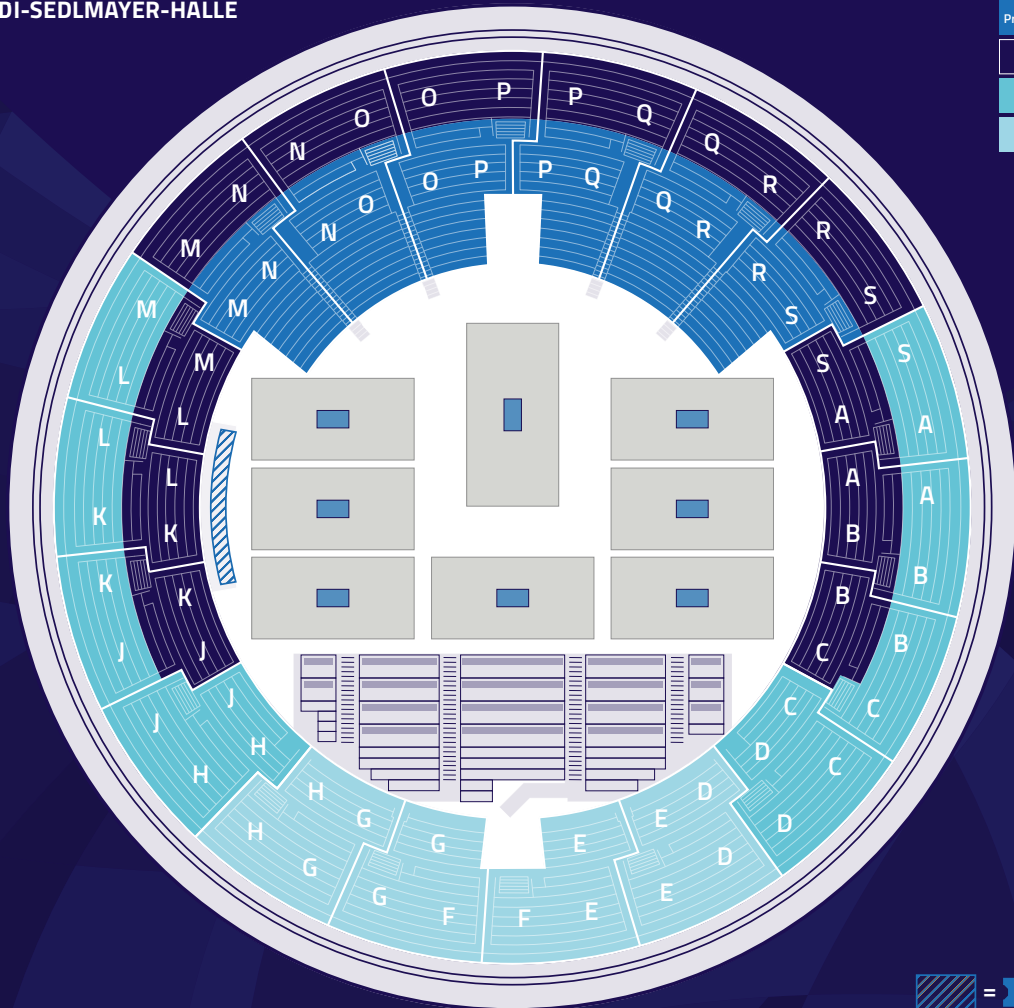

**RUDI-SEDLMAYER-HALLE**

**PRICING**

CATEGORY	PREMIUM	1	2	3
<b>TABLE TENNIS SINGLE TICKETS</b>				
<b>Saturday – Sunday</b> 13/08 – 14/08	€30	€20	€15	€10
<b>Tuesday – Wednesday</b> 16/08 – 17/08				
<b>Monday</b> 15/08	€60	€40	€25	€20
<b>Thursday – Sunday</b> 18/08 – 21/08				
<b>COMBINED TICKETS</b>				
<b>Opening Pass</b> Saturday – Sunday, 13/08 – 14/08	€50	€35	€25	
<b>All Sessions Pass</b> Saturday – Sunday, 13/08 – 21/08	€340	€230	€150	

**CHILDREN'S TICKETS**

Children up to **14 years of age** receive a **50% reduction on single tickets in categories 1 – 4 and a 20% reduction on combined tickets**. For children up to 3 years of age, a free lap child ticket must be booked. This is available by calling **+49 1806/999000822\***