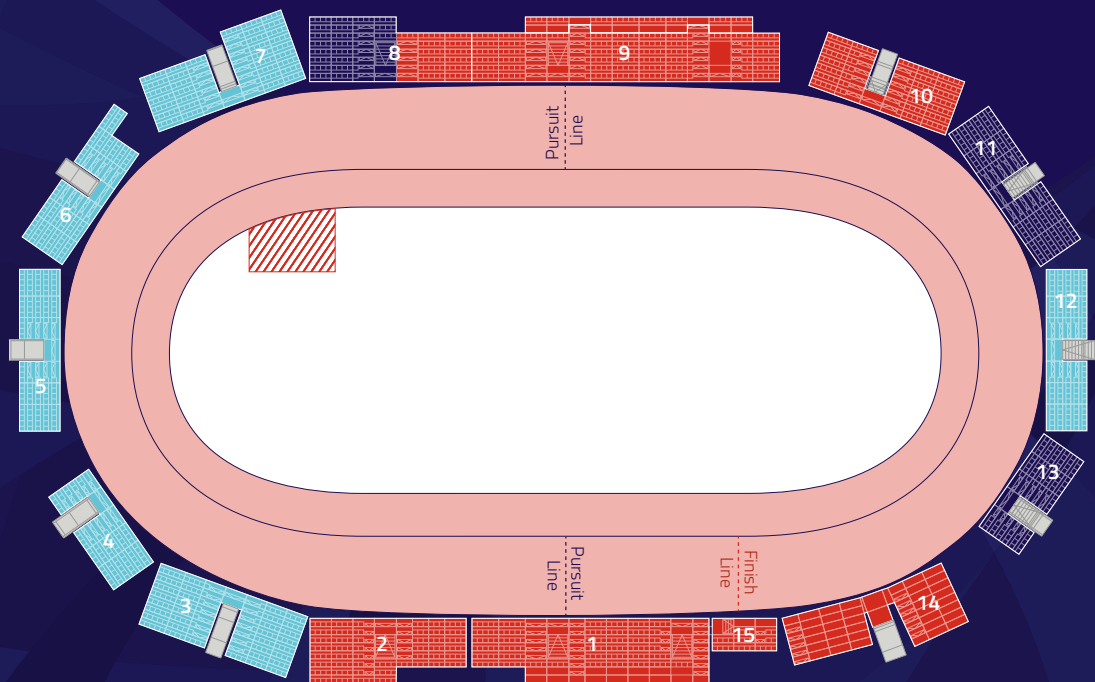

MESSE MÜNCHEN HALL C1

PRICING

| CATEGORY | PREMIUM | 1 | 2 |
|---|---------|------|-----|
| TRACK CYCLING SINGLE TICKETS | | | |
| Thursday 11/08 ¹ | | €15 | |
| Friday – Tuesday 12/08 – 16/08 | €35 | €25 | €20 |
| COMBINED TICKETS | | | |
| 3-Day-Pass Sunday – Tuesday, 14/08 – 16/08 | €95 | €65 | €50 |
| All Sessions Pass Thursday – Tuesday, 11/08 – 16/08 | €140 | €100 | €80 |