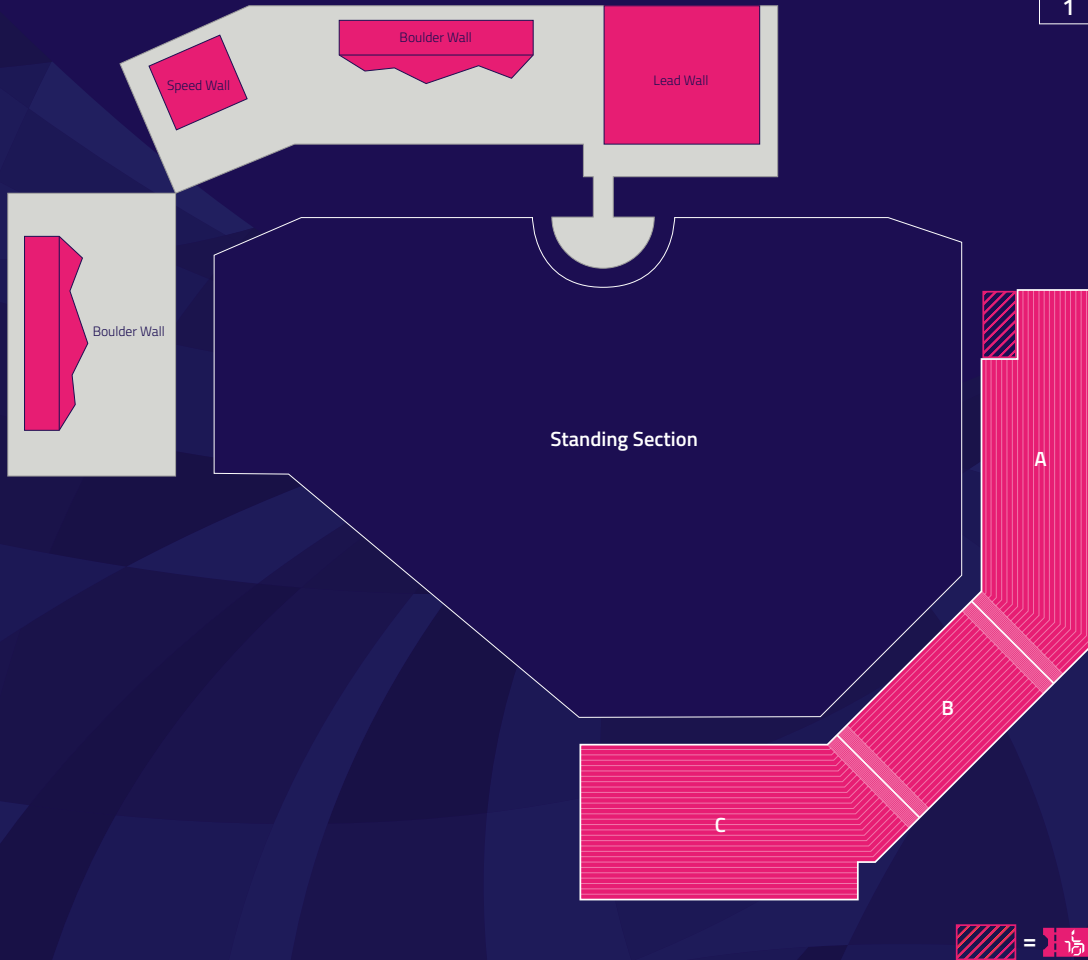

KÖNIGSPLATZ

Premium
1

The Boulder Wall on the left will only be used Thursday – Friday, 11/08 – 12/08.

Official Premium Partners

PRICING

CATEGORY	PREMIUM	1
SPORT CLIMBING SINGLE TICKETS		
Thursday – Friday 11/08 – 12/08 (Save Your Seat) ¹	€20 partly free entry ¹	
Monday 15/08	€25	€20
Wednesday – Thursday 17/08 – 18/08		
Saturday – Sunday 13/08 – 14/08	€40	€35
COMBINED TICKETS		
All Sessions Pass Thursday – Thursday, 11/08 – 18/08	€165*	€105