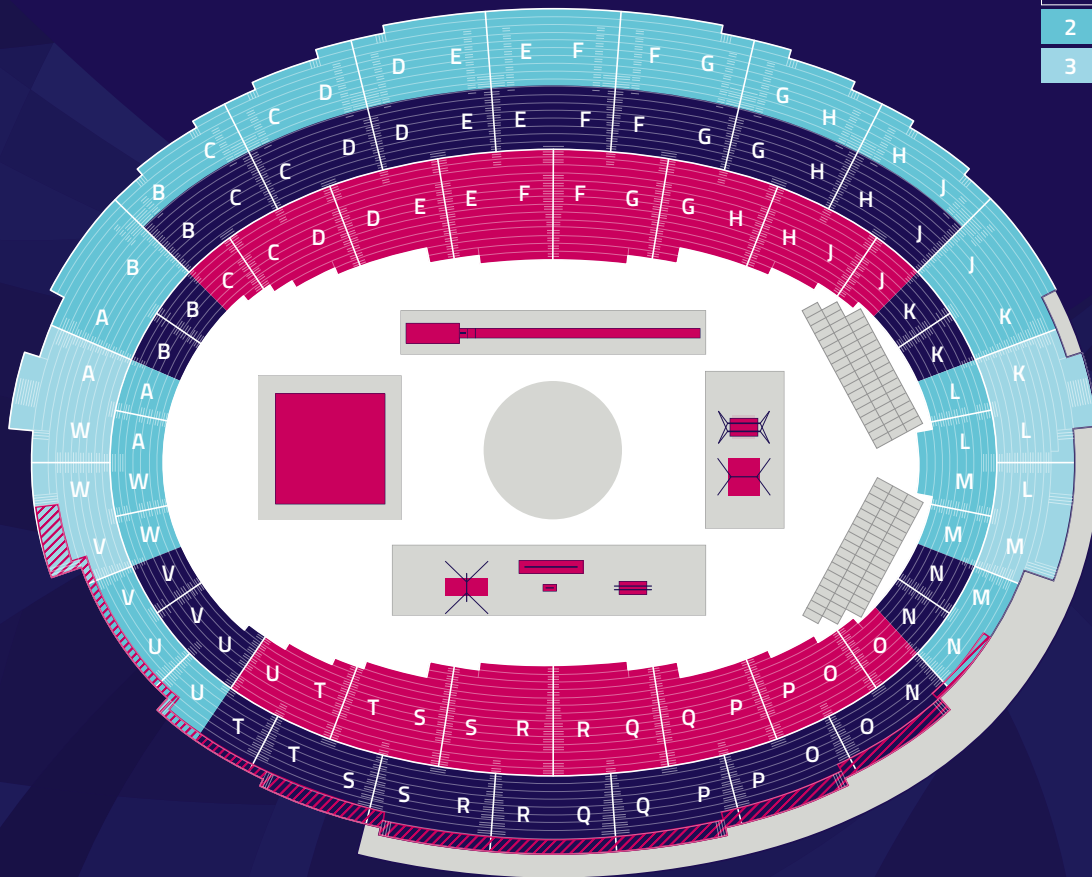

OLYMPIAHALLE

Thursday – Sunday, 11/08 – 14/08 Set-Up Women
Thursday – Sunday, 18/08 – 21/08 Set-Up Men

Official Premium Partners

PRICING

CATEGORY	PREMIUM	1	2	3
GYMNASTICS SINGLE TICKETS				
Friday 12/08 & 19/08 (Junior Competitions)	€40	€30	€25	€20
Thursday 11/08 & 18/08	€80	€60	€40	€20
Saturday – Sunday 13/08 – 14/08 & 20/08 – 21/08	€90	€75	€50	€30
COMBINED TICKETS				
4-Day-Pass Women Thursday – Sunday, 11/08 – 14/08	€250	€190	€130	
4-Day-Pass Men Thursday – Sunday, 18/08 – 21/08	€250	€190	€130	
All Sessions Pass Thursday – Sunday, 11/08 – 21/08	€450	€350	€250	

CHILDREN'S TICKETS

Children up to **14 years of age** receive a **50% reduction on single tickets in categories 1 – 4 and a 20% reduction on combined tickets**. For children up to 3 years of age, a free lap child ticket must be booked. This is available by calling +49 1806/999000822*.