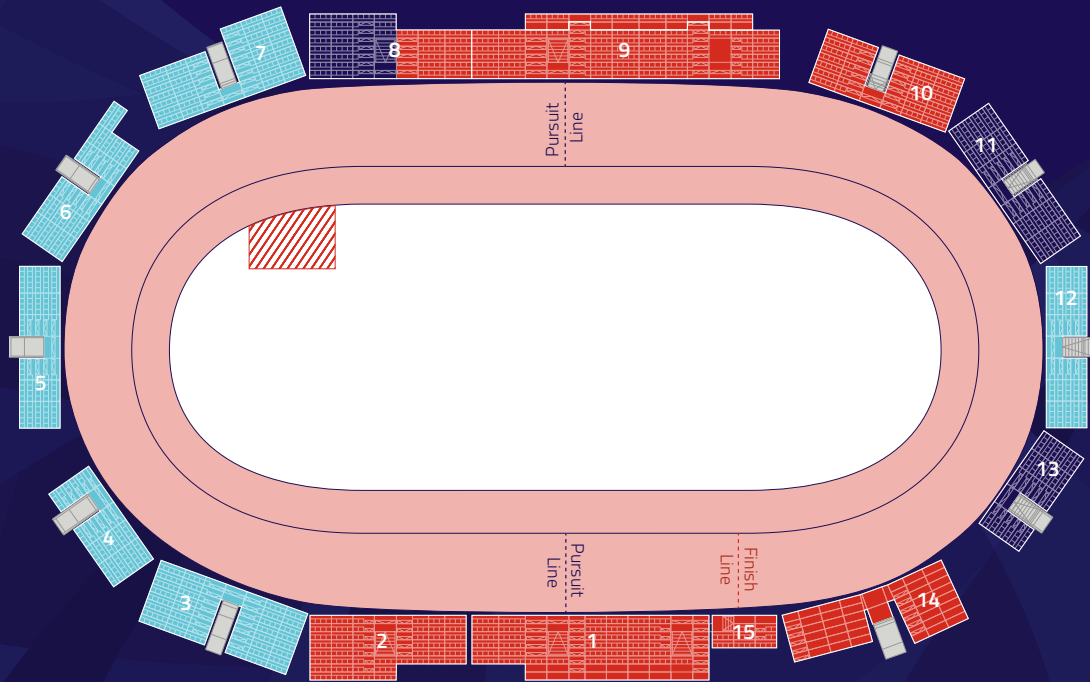

MESSE MÜNCHEN HALL C1

PRICING

CATEGORY	PREMIUM	1	2
TRACK CYCLING SINGLE TICKETS			
Thursday 11/08 ¹		€15	
Friday – Tuesday 12/08 – 16/08	€35	€25	€20
COMBINED TICKETS			
3-Day-Pass Sunday – Tuesday, 14/08 – 16/08	€95	€65	€50
All Sessions Pass Thursday – Tuesday, 11/08 – 16/08	€140	€100	€80